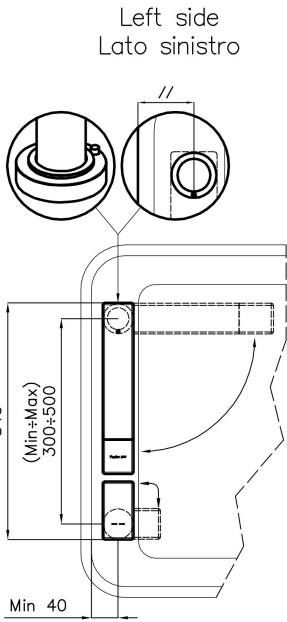

Strengthening plate Ø44 mm

Cartridge With ceramic discs

Holes distance See "Cut out drawing"

Double hole requested Necessary

Mixer hole ø35 mm

Max worktop thickness 40 mm

FEATURES

COLLAPSIBILE BARREL Feature that makes it possible to foresee the sink in front of a window, so as to enjoy the natural light.

Rotating angle All the taps have a wide angle of rotation. Some models even permit a full 360° rotation.

Strengthening plate Foster's mixer taps are equipped with the strengthening plate that offers perfect stability on any sink.

TECHNICAL DATA

Eclipse - 8499 000

Installation sheet - Foglio installazione

Front side—Mixer tap on the left
 Lato frontale—Miscelatore a sinistra

Right side
 Lato destro

Front side—Mixer tap on the right
 Lato frontale—Miscelatore a destra