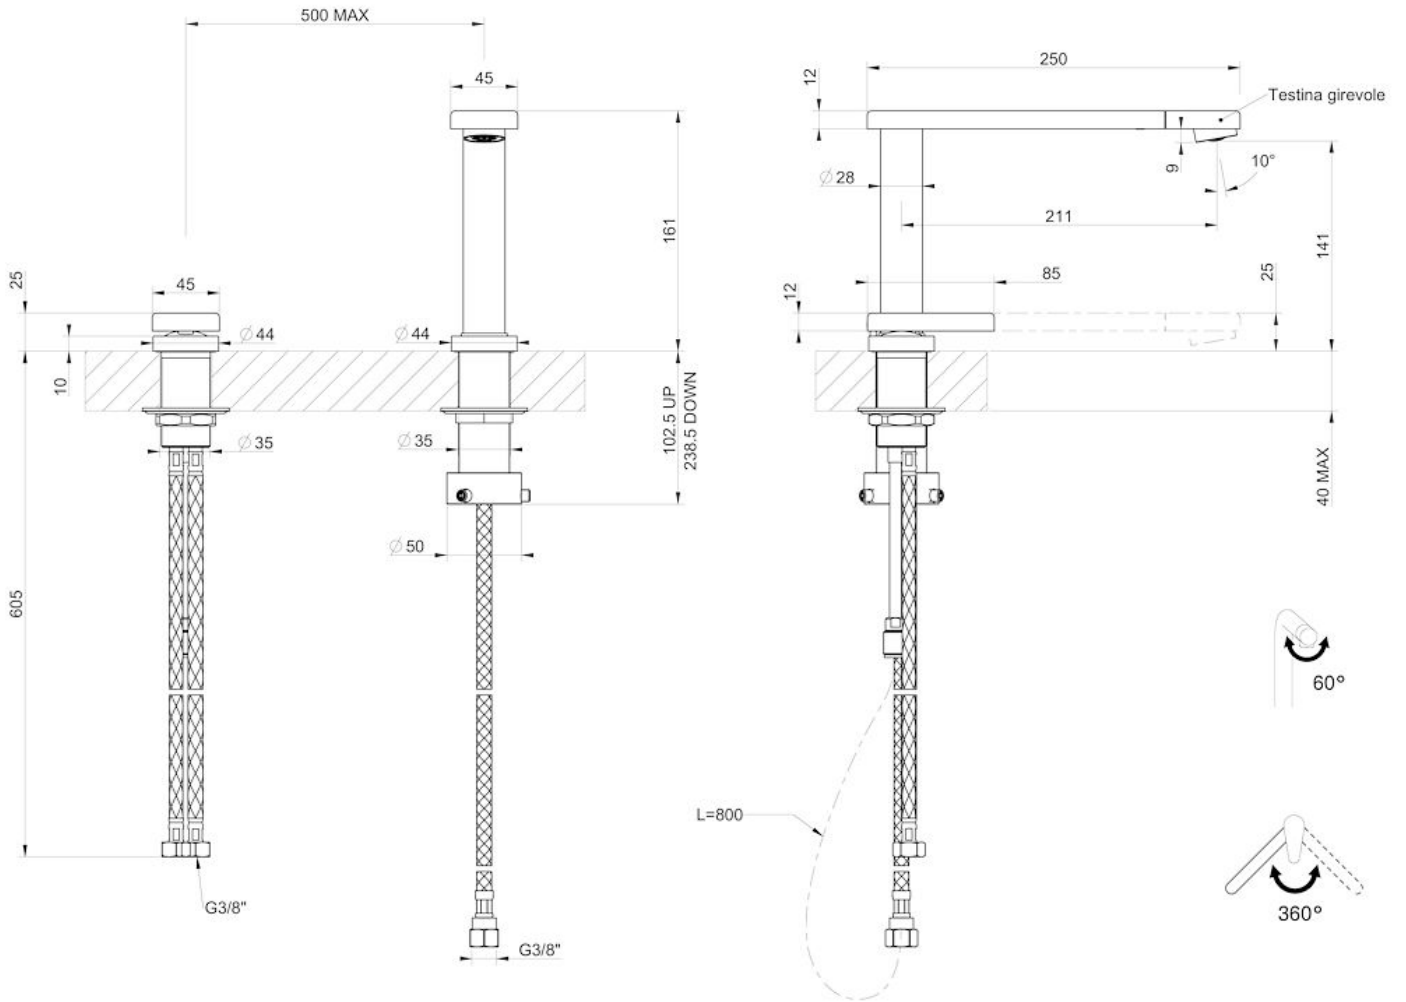

Mixer Tap Eclipse

Mixer Taps

Code: 8499 000

DETAILS

Mixer type Single-lever mixer tap with rotating, collapsible barrel (Up&Down), with remote control.

Material Brass

Texture Chromed

Rotating angle 360°

Strengthening plate Ø44 mm

Cartridge With ceramic discs

Holes distance See "Cut out drawing"

Double hole requested Necessary

Mixer hole ø35 mm

Max worktop thickness 40 mm

FEATURES

COLLAPSIBILE BARREL Feature that makes it possible to foresee the sink in front of a window, so as to enjoy the natural light.

Rotating angle All the taps have a wide angle of rotation. Some models even permit a full 360° rotation.

Strengthening plate Foster's mixer taps are equipped with the strengthening plate that offers perfect stability on any sink.

TECHNICAL DATA

Eclipse - 8499 000

Installation sheet - Foglio installazione

Front side—Mixer tap on the left
 Lato frontale—Miscelatore a sinistra

Right side
 Lato destro

Front side—Mixer tap on the right
 Lato frontale—Miscelatore a destra