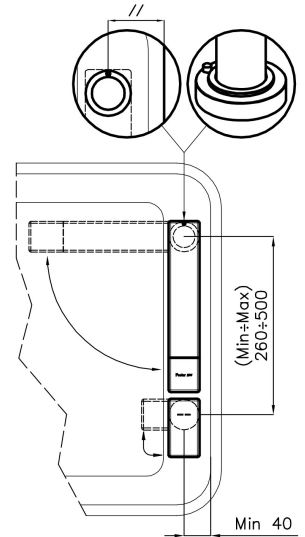

Strengthening plate Ø44 mm

Cartridge With ceramic discs

Holes distance See "Cut out drawing"

Double hole requested Necessary

Mixer hole ø35 mm

Max worktop thickness 40 mm

FEATURES

COLLAPSIBILE BARREL Feature that makes it possible to foresee the sink in front of a window, so as to enjoy the natural light.

Rotating angle All the taps have a wide angle of rotation. Some models even permit a full 360° rotation.

Strengthening plate Foster's mixer taps are equipped with the strengthening plate that offers perfect stability on any sink.

TECHNICAL DATA

Eclipse - 8499 000

Installation sheet - Foglio installazione

Front side—Mixer tap on the left
 Lato frontale—Miscelatore a sinistra

Right side
 Lato destro

Front side—Mixer tap on the right
 Lato frontale—Miscelatore a destra