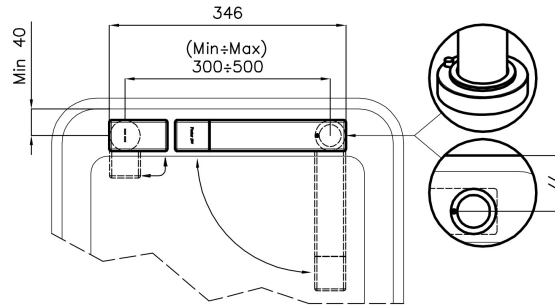

Strengthening plate Ø44 mm

Cartridge With ceramic discs

Holes distance See "Cut out drawing"

Double hole requested Necessary

Mixer hole ø35 mm

Max worktop thickness 40 mm

FEATURES

COLLAPSIBILE BARREL Feature that makes it possible to foresee the sink in front of a window, so as to enjoy the natural light.

Rotating angle All the taps have a wide angle of rotation. Some models even permit a full 360° rotation.

Strengthening plate Foster's mixer taps are equipped with the strengthening plate that offers perfect stability on any sink.

TECHNICAL DATA

Eclipse - 8499 000

Installation sheet - Foglio installazione

Front side—Mixer tap on the left
 Lato frontale—Miscelatore a sinistra

Right side
 Lato destro

Front side—Mixer tap on the right
 Lato frontale—Miscelatore a destra