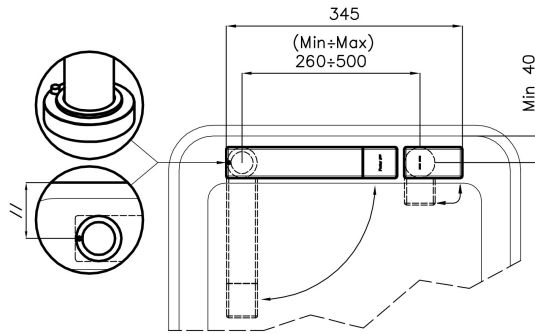

Strengthening plate Ø44 mm

Cartridge With ceramic discs

Holes distance See "Cut out drawing"

Double hole requested Necessary

Mixer hole ø35 mm

Max worktop thickness 40 mm

FEATURES

COLLAPSIBILE BARREL Feature that makes it possible to foresee the sink in front of a window, so as to enjoy the natural light.

Rotating angle All the taps have a wide angle of rotation. Some models even permit a full 360° rotation.

Strengthening plate Foster's mixer taps are equipped with the strengthening plate that offers perfect stability on any sink.

TECHNICAL DATA

Eclipse - 8499 000

Installation sheet - Foglio installazione

Front side—Mixer tap on the left
 Lato frontale—Miscelatore a sinistra

Right side
 Lato destro

Front side—Mixer tap on the right
 Lato frontale—Miscelatore a destra