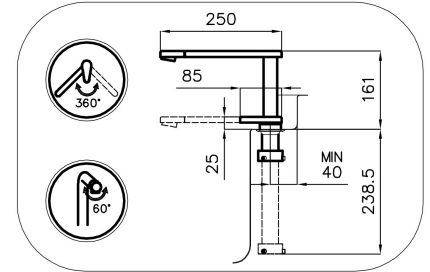

Strengthening plate Ø44 mm

Cartridge With ceramic discs

Holes distance See "Cut out drawing"

Double hole requested Necessary

Mixer hole ø35 mm

Max worktop thickness 40 mm

FEATURES

COLLAPSIBILE BARREL Feature that makes it possible to foresee the sink in front of a window, so as to enjoy the natural light.

Rotating angle All the taps have a wide angle of rotation. Some models even permit a full 360° rotation.

Strengthening plate Foster's mixer taps are equipped with the strengthening plate that offers perfect stability on any sink.

TECHNICAL DATA

Eclipse - 8499 000

Installation sheet - Foglio installazione

Front side—Mixer tap on the left
 Lato frontale—Miscelatore a sinistra

Right side
 Lato destro

Front side—Mixer tap on the right
 Lato frontale—Miscelatore a destra